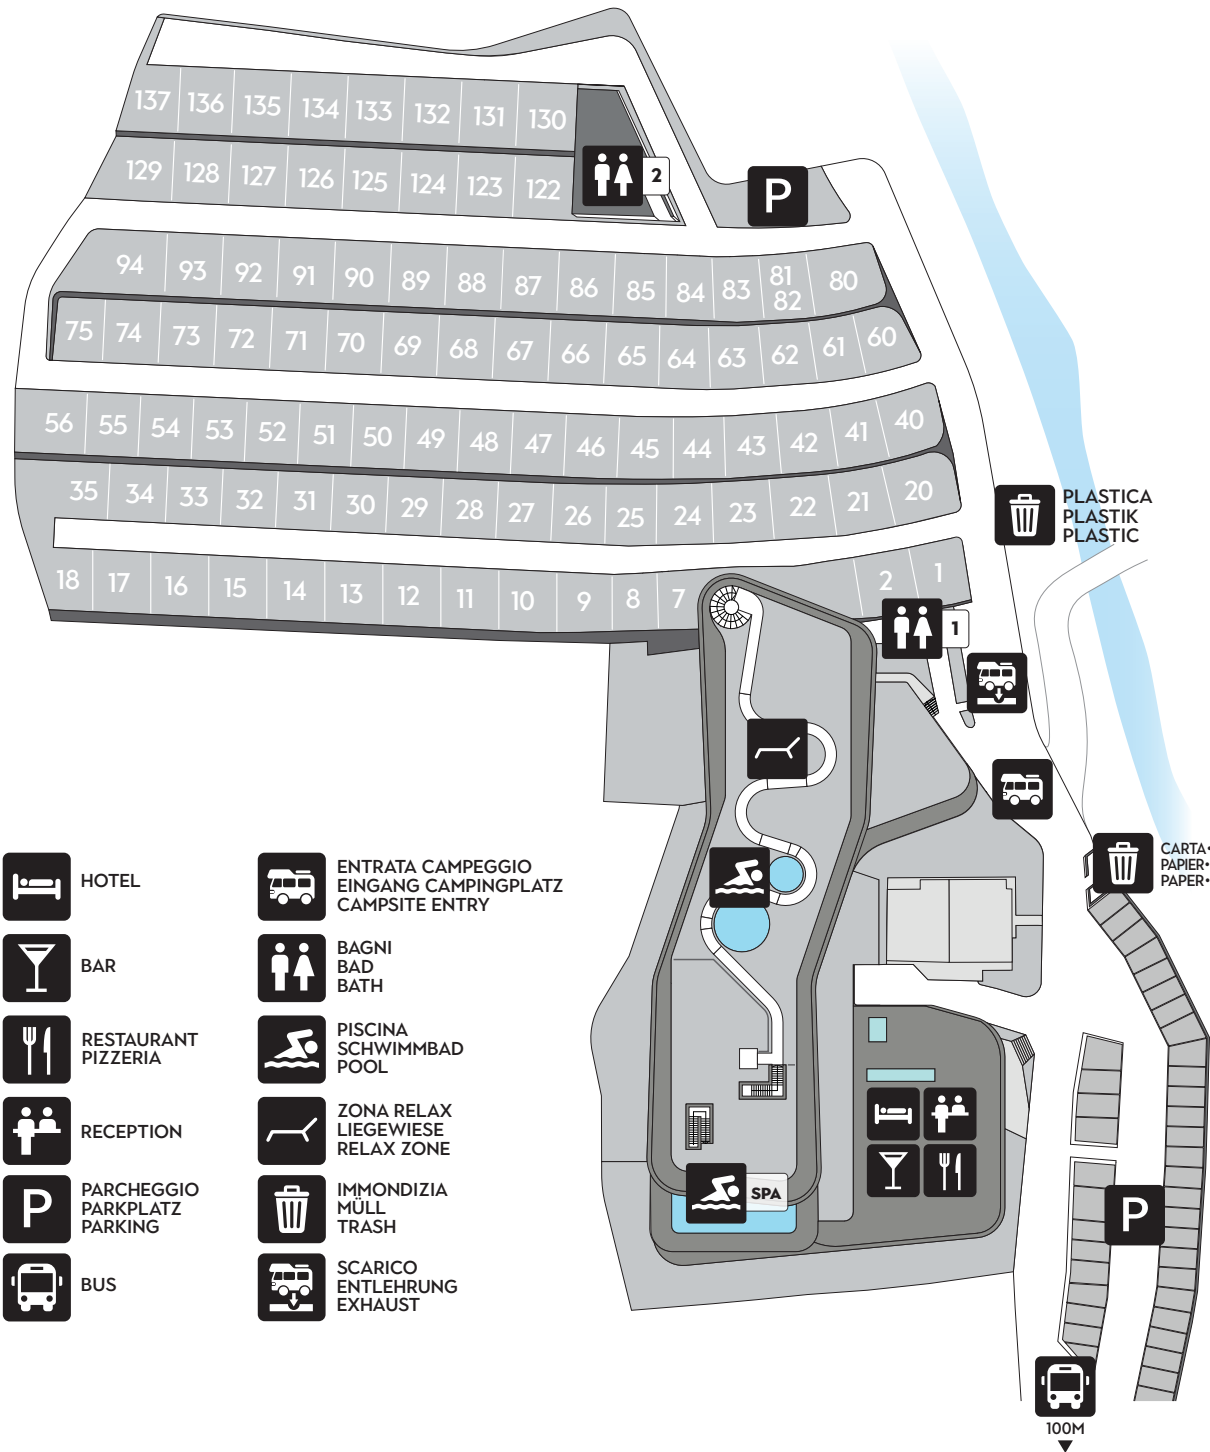

CAMPING HERMITAGE

BY PRINZ RUDOLF

HOTEL

BAR

RESTAURANT
PIZZERIA

RECEPTION

PARCHEGGIO
PARKPLATZ
PARKING

BUS

ENTRATA CAMPEGGIO
EINGANG CAMPINGPLATZ
CAMPSITE ENTRY

BAGNI
BAD
BATH

PISCINA
SCHWIMMBAD
POOL

ZONA RELAX
LIEGEWIESE
RELAX ZONE

IMMONDIZIA
MÜLL
TRASH

SCARICO
ENTLEHRUNG
EXHAUST

PLASTICA
PLASTIK
PLASTIC

CARTA • VETRO • ALTRO
PAPIER • GLASS • ANDERE
PAPER • GLASS • OTHER